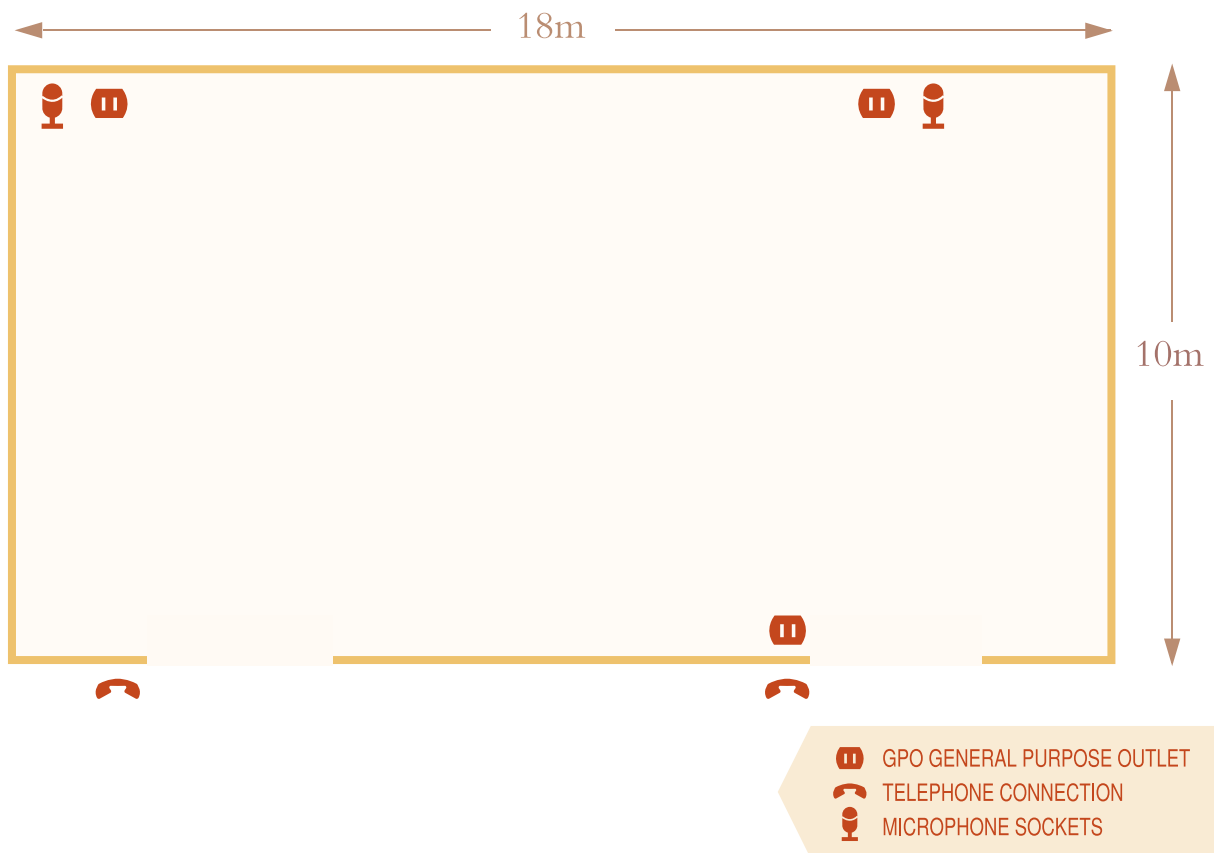

FLOOR PLAN

TOPAZ ROOM

Dimensions	Area (M ²)	Ceiling (M)	Theater	Classroom	Buffet Seating	Cocktail Reception	Table Seating	Chinese Seating
18 X 10	180	3	200	105	120	200	150	120